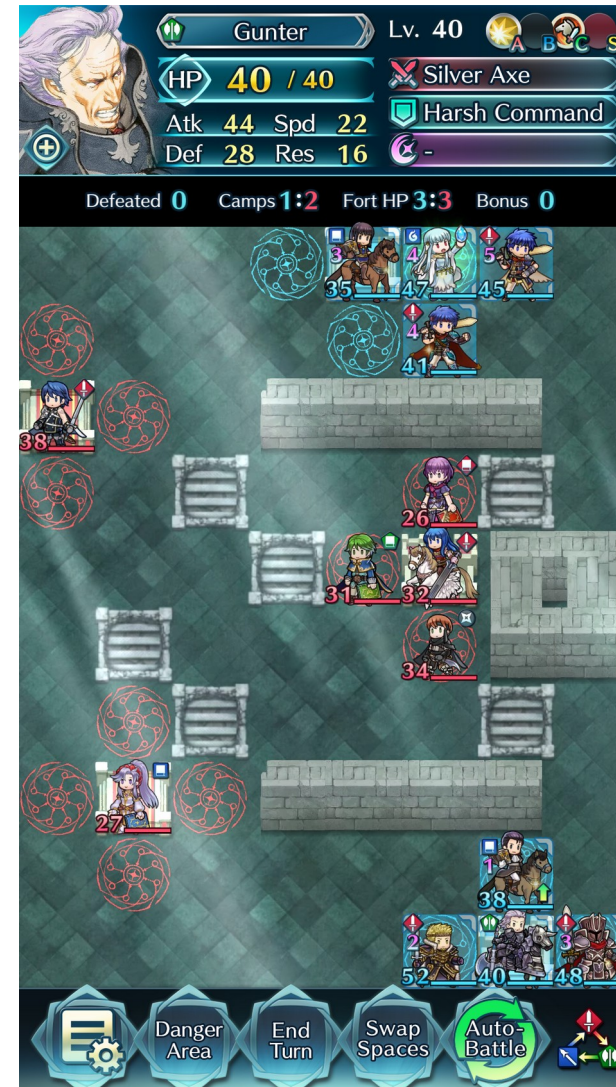

Introduction to Fire Emblem Heroes