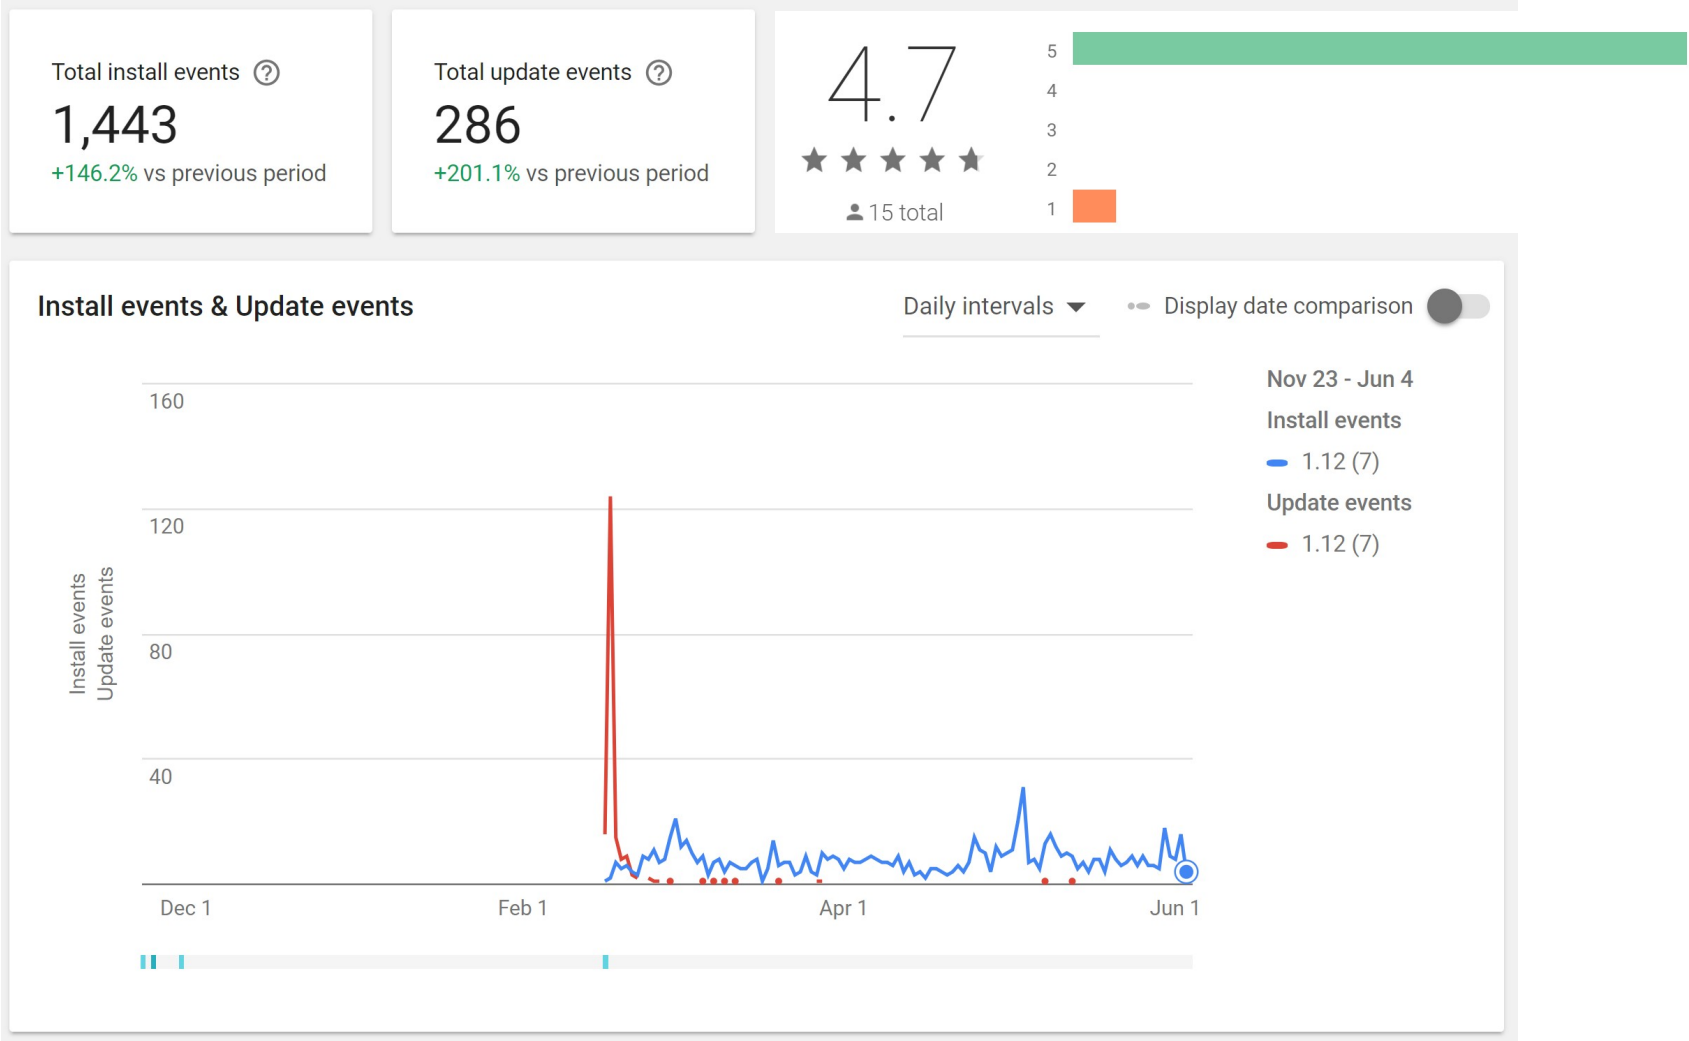

Upload a new image.

Demo

Challenges

Happenings

App statistics and review

Thank you for listening

★★★★★

Clean, simple, and easy to use!